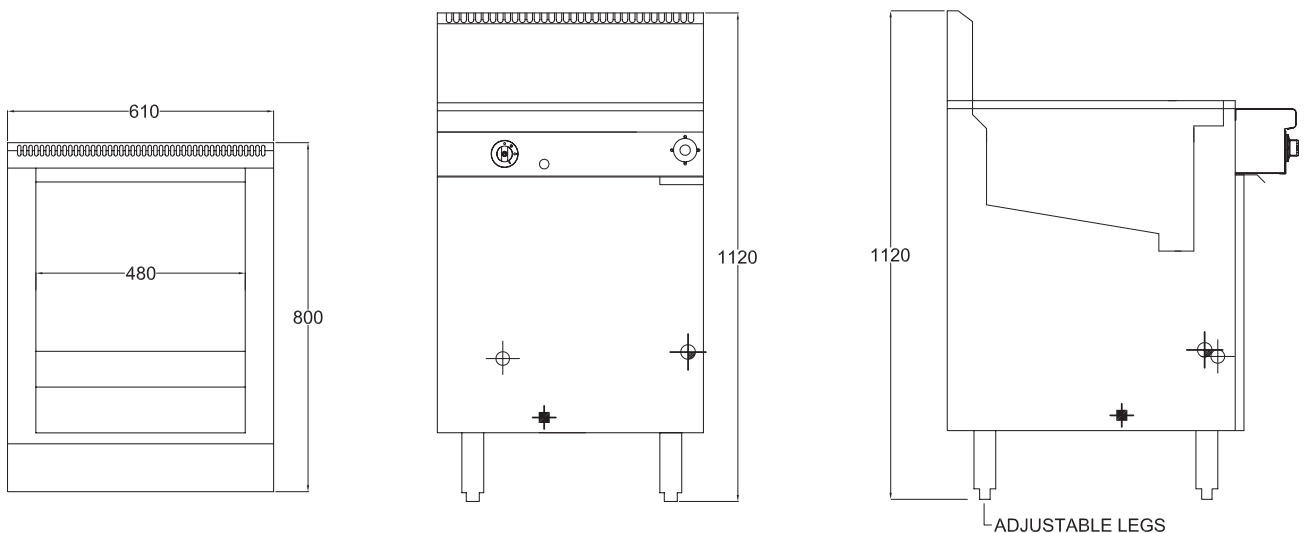

800 SERIES PASTA COOKER

3 large baskets / 9 portion baskets

FRG24PL - Gas

- Special grade Stainless Steel for maximum heat transfer and energy efficiency
- All Stainless Steel outer surfaces for easy cleaning and durability
- Complete with two bulk pasta baskets and six portion baskets and insert
- Manual fill

FRG24PL 3 large baskets / 9 portion baskets

SPECIFICATIONS

Dimensions (WxDxH)	610 x 800 x 1120 mm
Working height	900 mm
Baskets	3 large baskets 9 portion control baskets
Rating	80 MJ

Gas Connection	3/4" BSP
Water Connection	1/2" BSP
Drain Connection	1" BSP
Weight	90 kg
Packed	0.6 m ³

- 3/4" BSP Gas Connection
- ⊕ 1" BSP Drain Outlet
- ⊕ 1/2" BSP Water Inlet

Australia's premier food service
equipment manufacturer

goldstein.com.au

211-217 Woodpark Road, Smithfield NSW 2164
1800 013 123 | +61 2 9604 7333